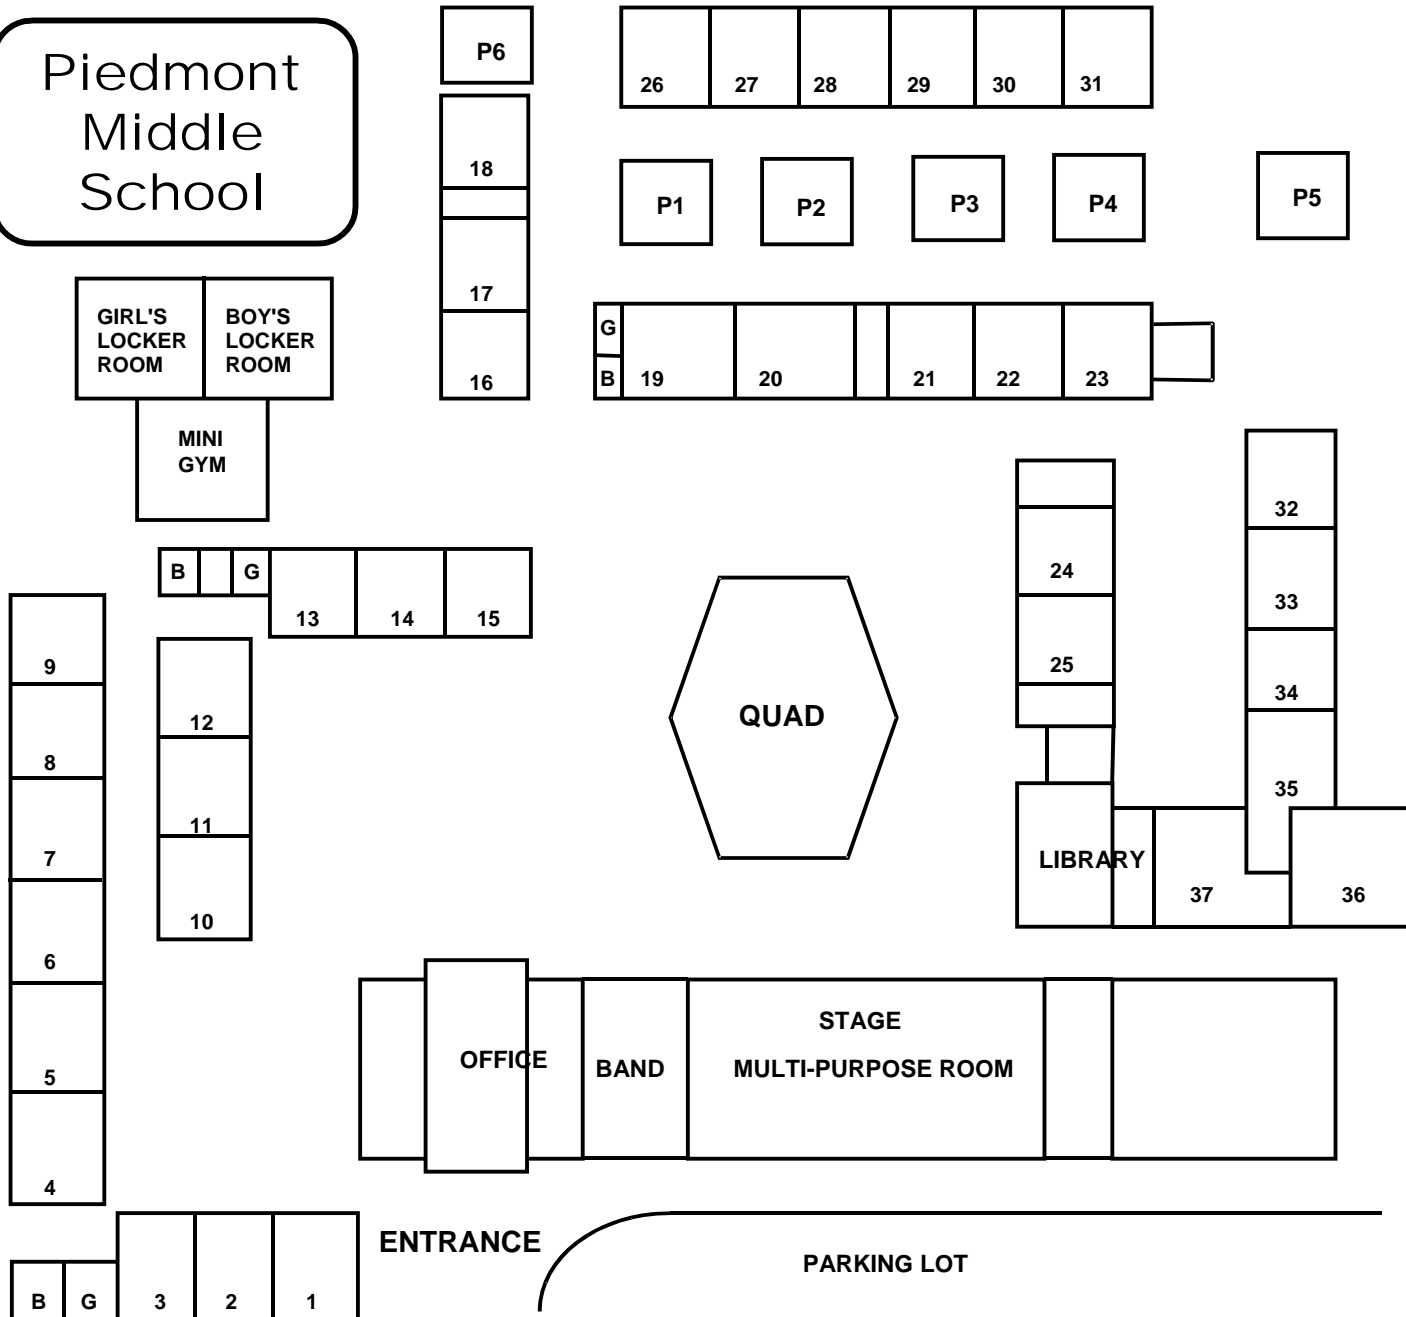

# Berryessa Chinese School (2009-2010) Classroom Allocation

Piedmont  
Middle  
School

Piedmont	
Class	Room
M6A	1
M6B	2
M7A	3
M7B	4
M8A	5
M8B	6
M9A	7
M9B	11
M10A	13
M10B	14
M11	15
M12A	20
M12B	19
C6A	16
C6B	17
C7A	18
C7B	P1
C8	P2
C9	P4
C10	P5
C11/12	21
CS10	16
MS1	19
MS2	20
AP	21

Piedmont 文化班		
Class	課程名稱	Room
P4	西畫 Western Drawing	13
P5	手工藝 Handcraft	11
P9	中國象棋 Traditional Chinese Chess	15
P11	羽毛球 Badminton	MPR
P13	結他 Guitar	5
PA1	成人民族舞蹈	MPR
PA3	太極拳 Tai-Chi	Quad
PA4	成人羽毛球 Badminton -A	MPR
PA5	古箏 (成人及兒童)	2