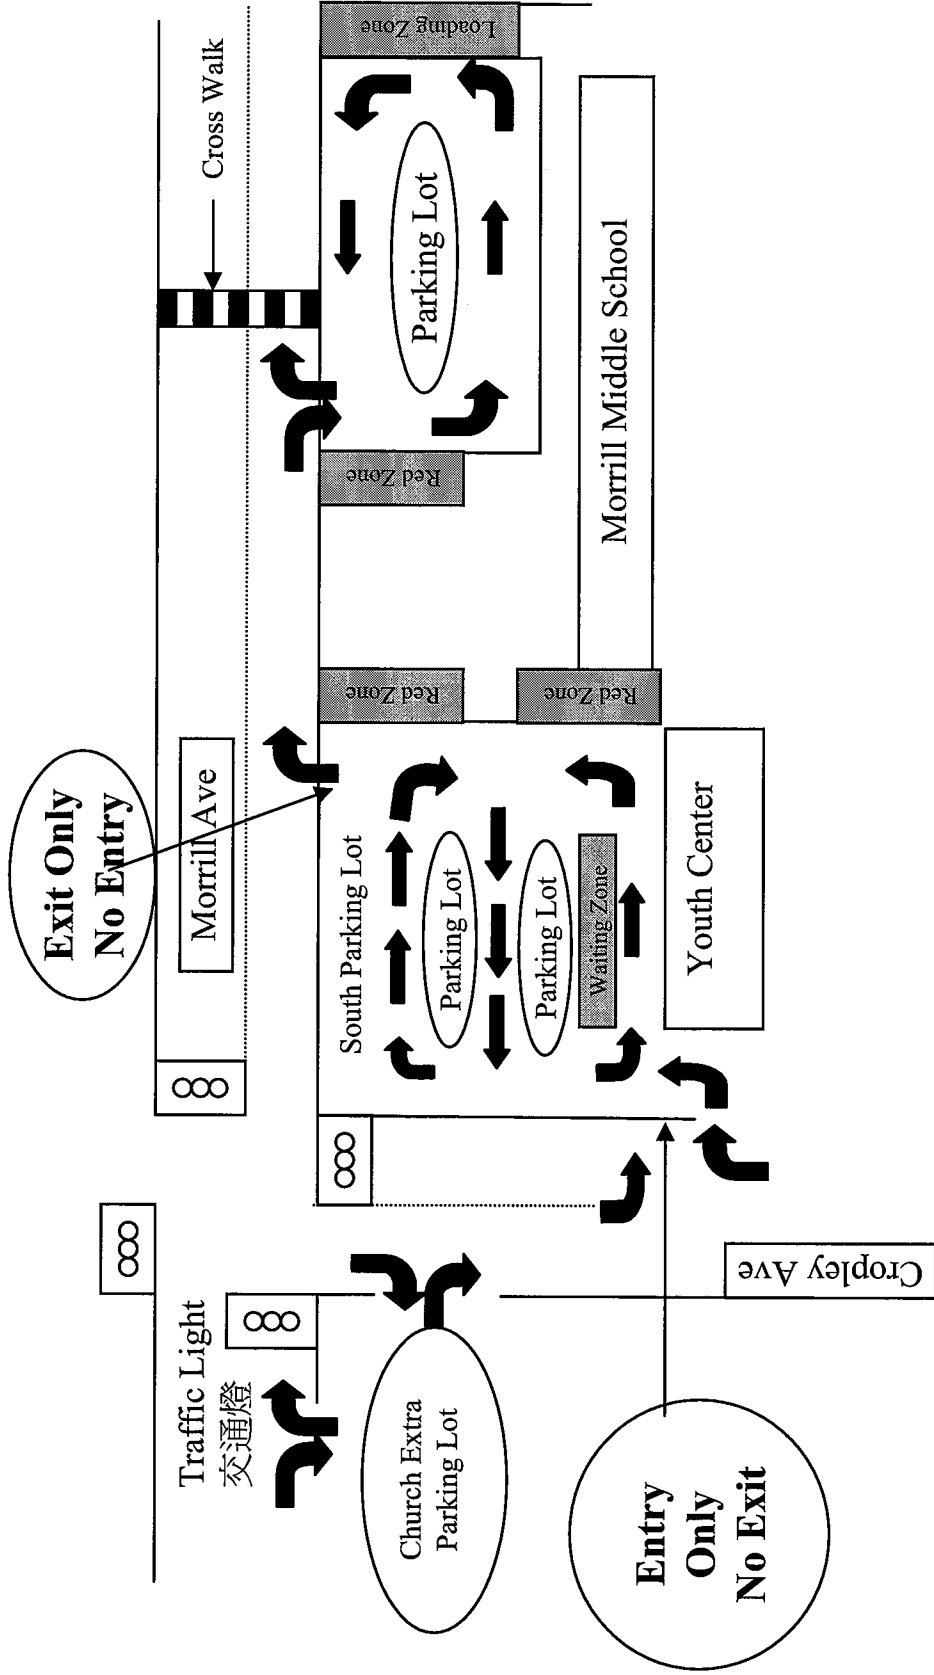

Morrill Campus Parking

New South Parking Lot Traffic Pattern

Enter from Cropley; Exit at Morrill

Note : No parking on the sidewalk and red zone.
 Illegal parked vehicle will be towed.
 Parking lot hour 8:30am-1:00pm