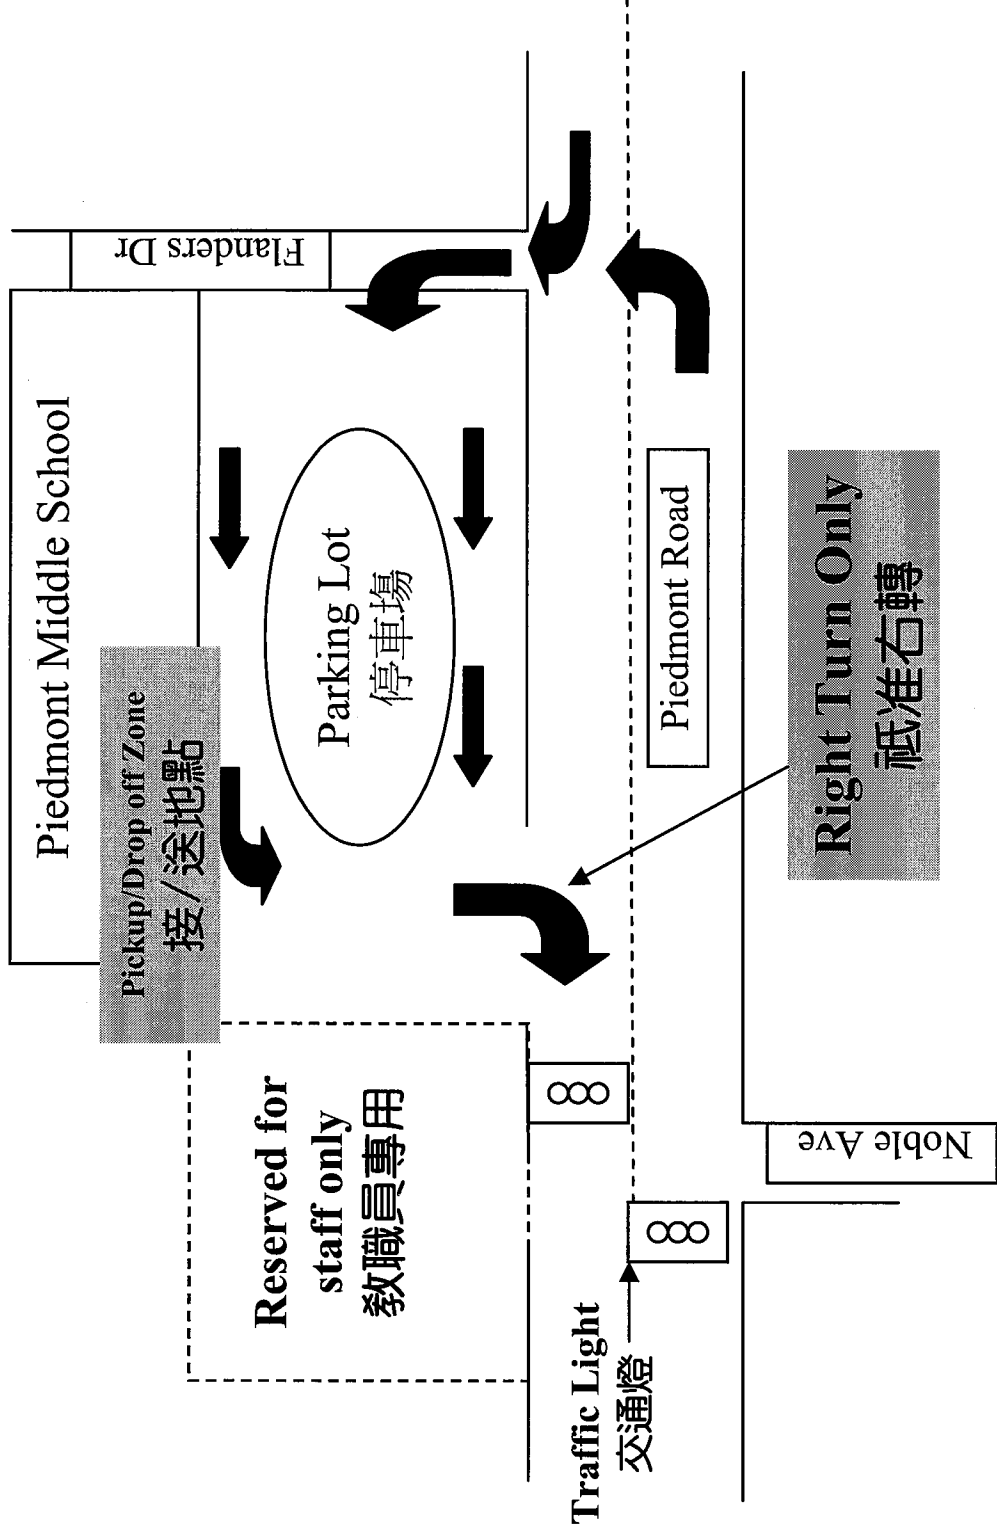

Piedmont Campus Parking

Note : No parking on the sidewalk and red zone
Illegal parked vehicle will be towed.
Parking lot hour 8:30am - 1:00pm