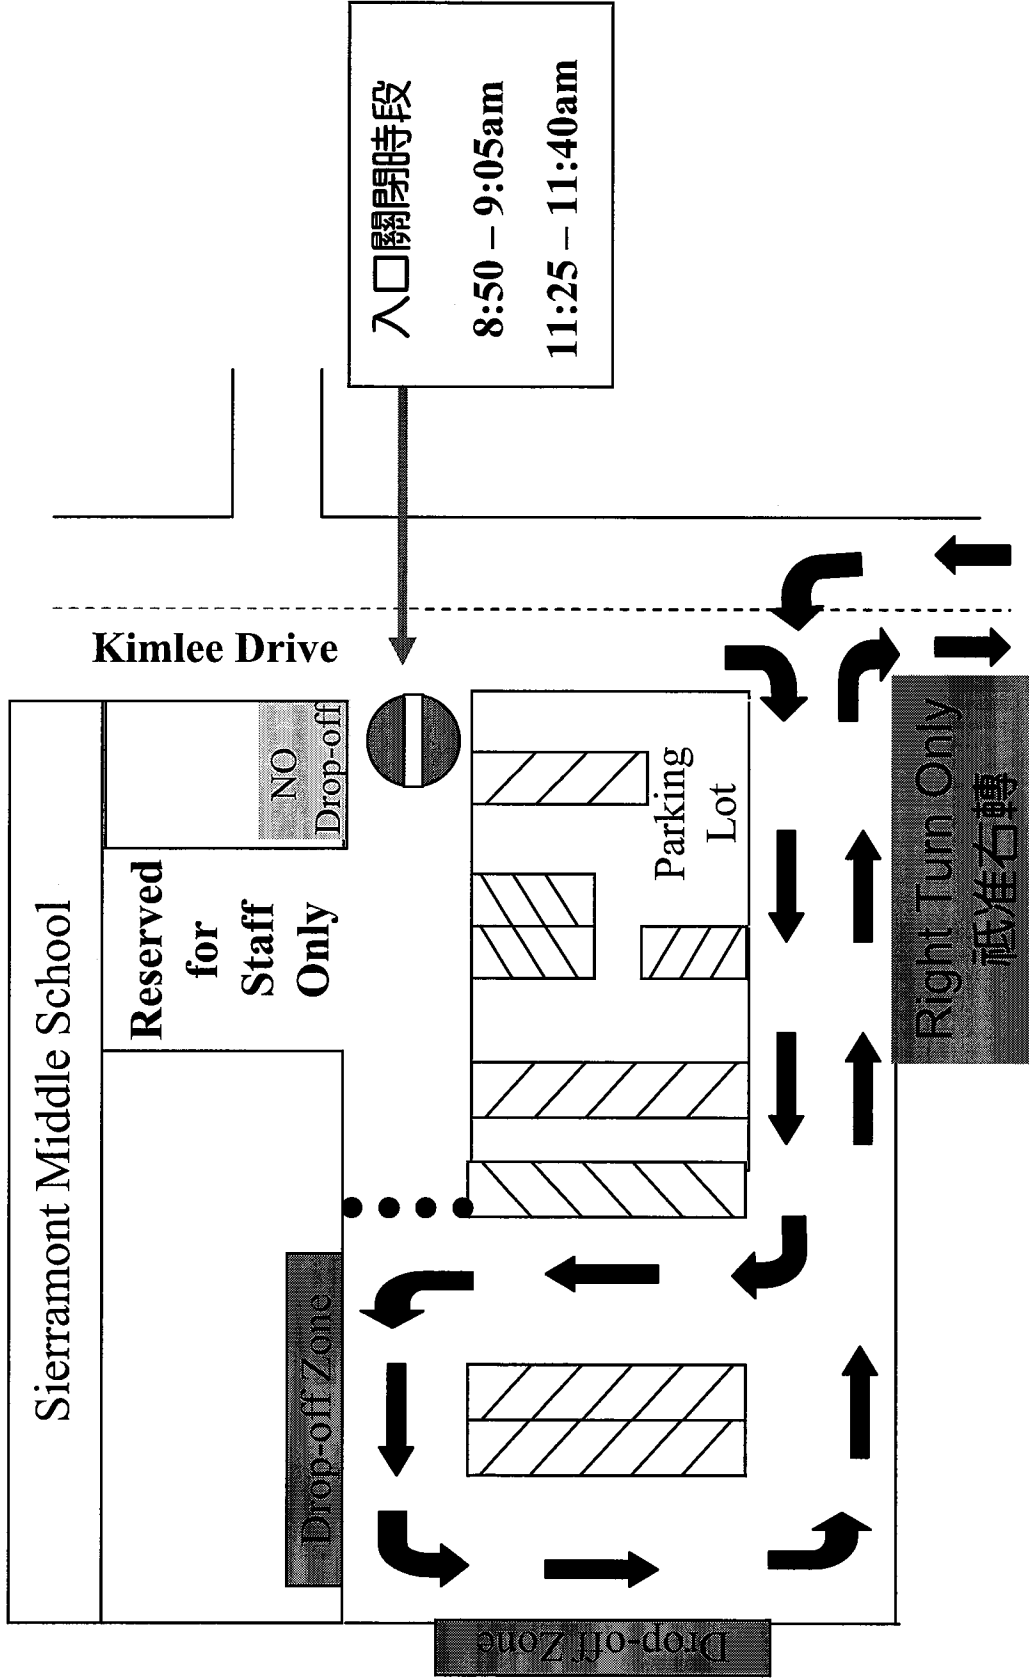

# Sierramont Campus Parking

Note : No parking on the sidewalk and red zone  
Illegal parking vehicle will be towed  
Parking lot hour 8:30am-1:00pm