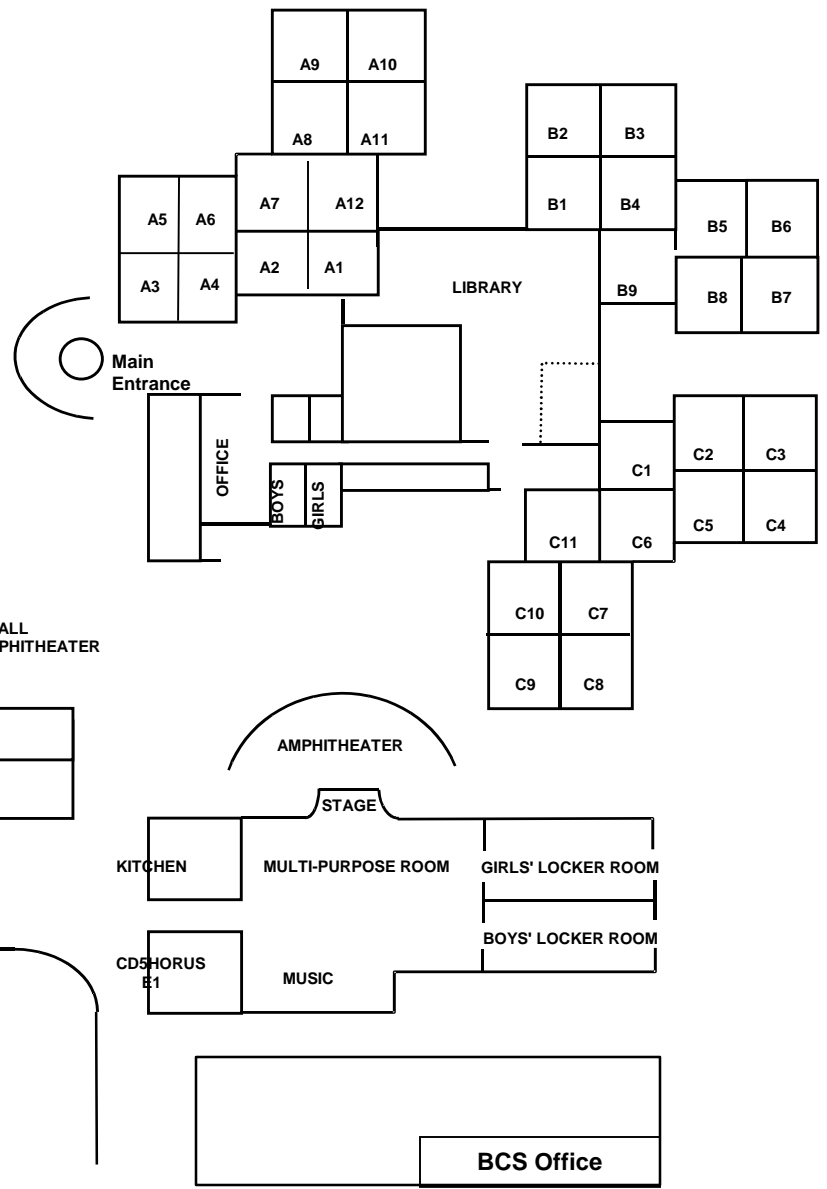

Berryessa Chinese School (2017-2018) Classroom Assignment

語文班 Language Class	
Class	Room
MP	C10
MK	C9
M1	C7
M2	C5

語文班 Language Class	
Class	Room
CFL0A	C1
CFL0B	C2
CFL1A	C3
CFL1B	B7
CFL2	B8
CP	A8
CK1	B5
CK2	A10
C1A	A11
C1B	B1
C2A	B3
C2B	B4

文化班 Cultural Class		
Class	Description	Room
L1	珠心算 Mental Arithmetic	C11
L2	珠心算 Mental Arithmetic	C10
L4	西畫 Western Drawing	C9
L8	手工藝 Handcraft	C7
L10	漫畫 Cartoon Drawing	C5
L13	少林武術/ShaoLin Wushu	MPR
LA1	太極拳/Tai-Chi Chuan	MPR