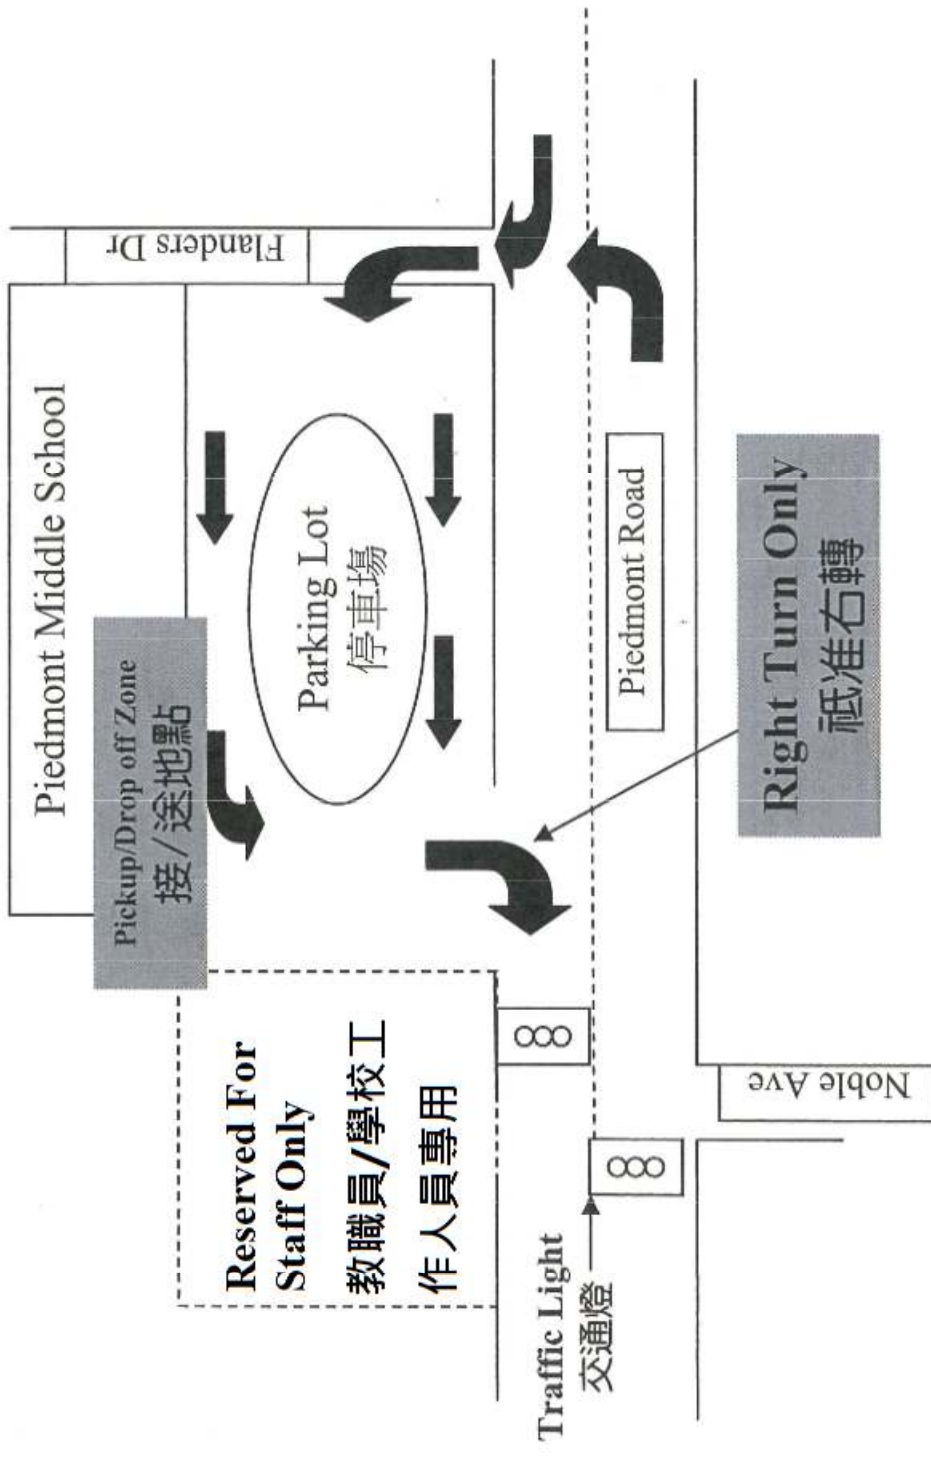

# Piedmont Campus Parking

**Note: No parking on the sidewalk and red zone.  
Illegal parked vehicle will be towed.  
Parking lot hours 8:30 am - 1:00 pm.**