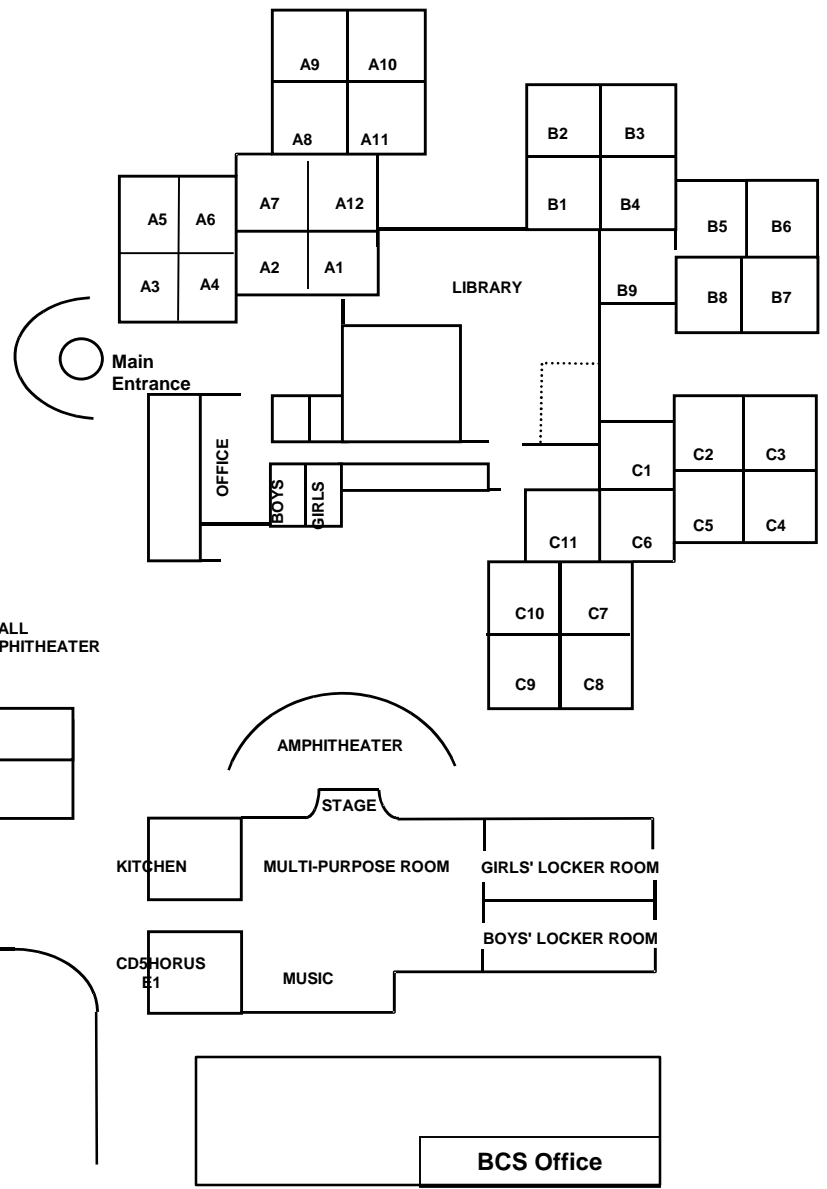

Berryessa Chinese School (2019-2020) Classroom Assignment

語文班 Language Class	
Class	Room
MP	C11
MK	C10
M1	C9
M2	C7

語文班 Language Class	
Class	Room
CFL0	C1
CFL1A	C2
CFL1B	C3
CFL2	C4
CP	B3
CK1	B9
CK2	B7
C1A	B6
C1B	B8
C2	B4

文化班 Cultural Class		
Class	Description	Room
L1	珠心算 Mental Arithmetic	C11
L4	西畫 Western Drawing	C9
L10	漫畫 Cartoon Drawing	C10
CC	Cantonese Conversation	C7
L13	少林武術/ShaoLin Wushu	MPR
LA1	太極拳/Tai-Chi Chuan	MPR