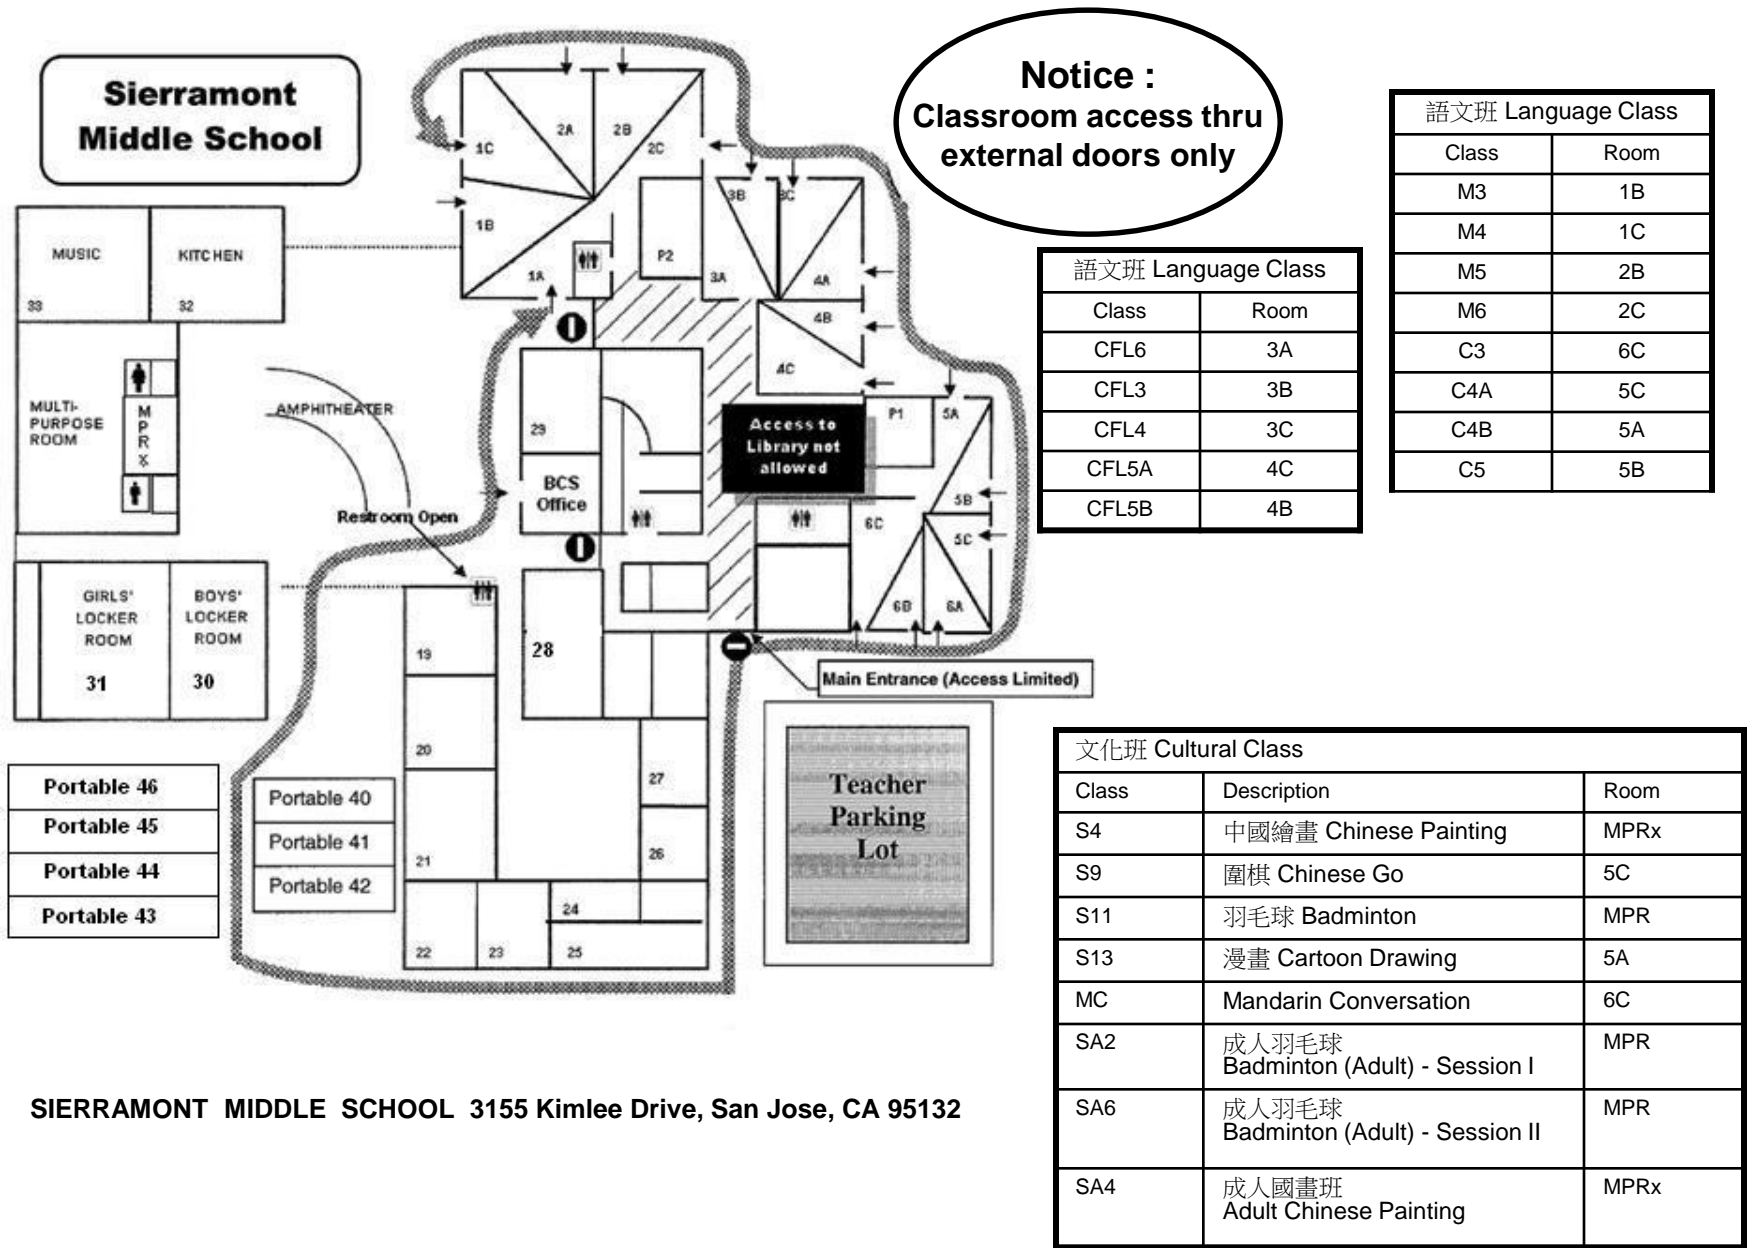

Berryessa Chinese School (2010-2020) Classroom Assignment

SIERRAMONT MIDDLE SCHOOL 3155 Kimlee Drive, San Jose, CA 95132