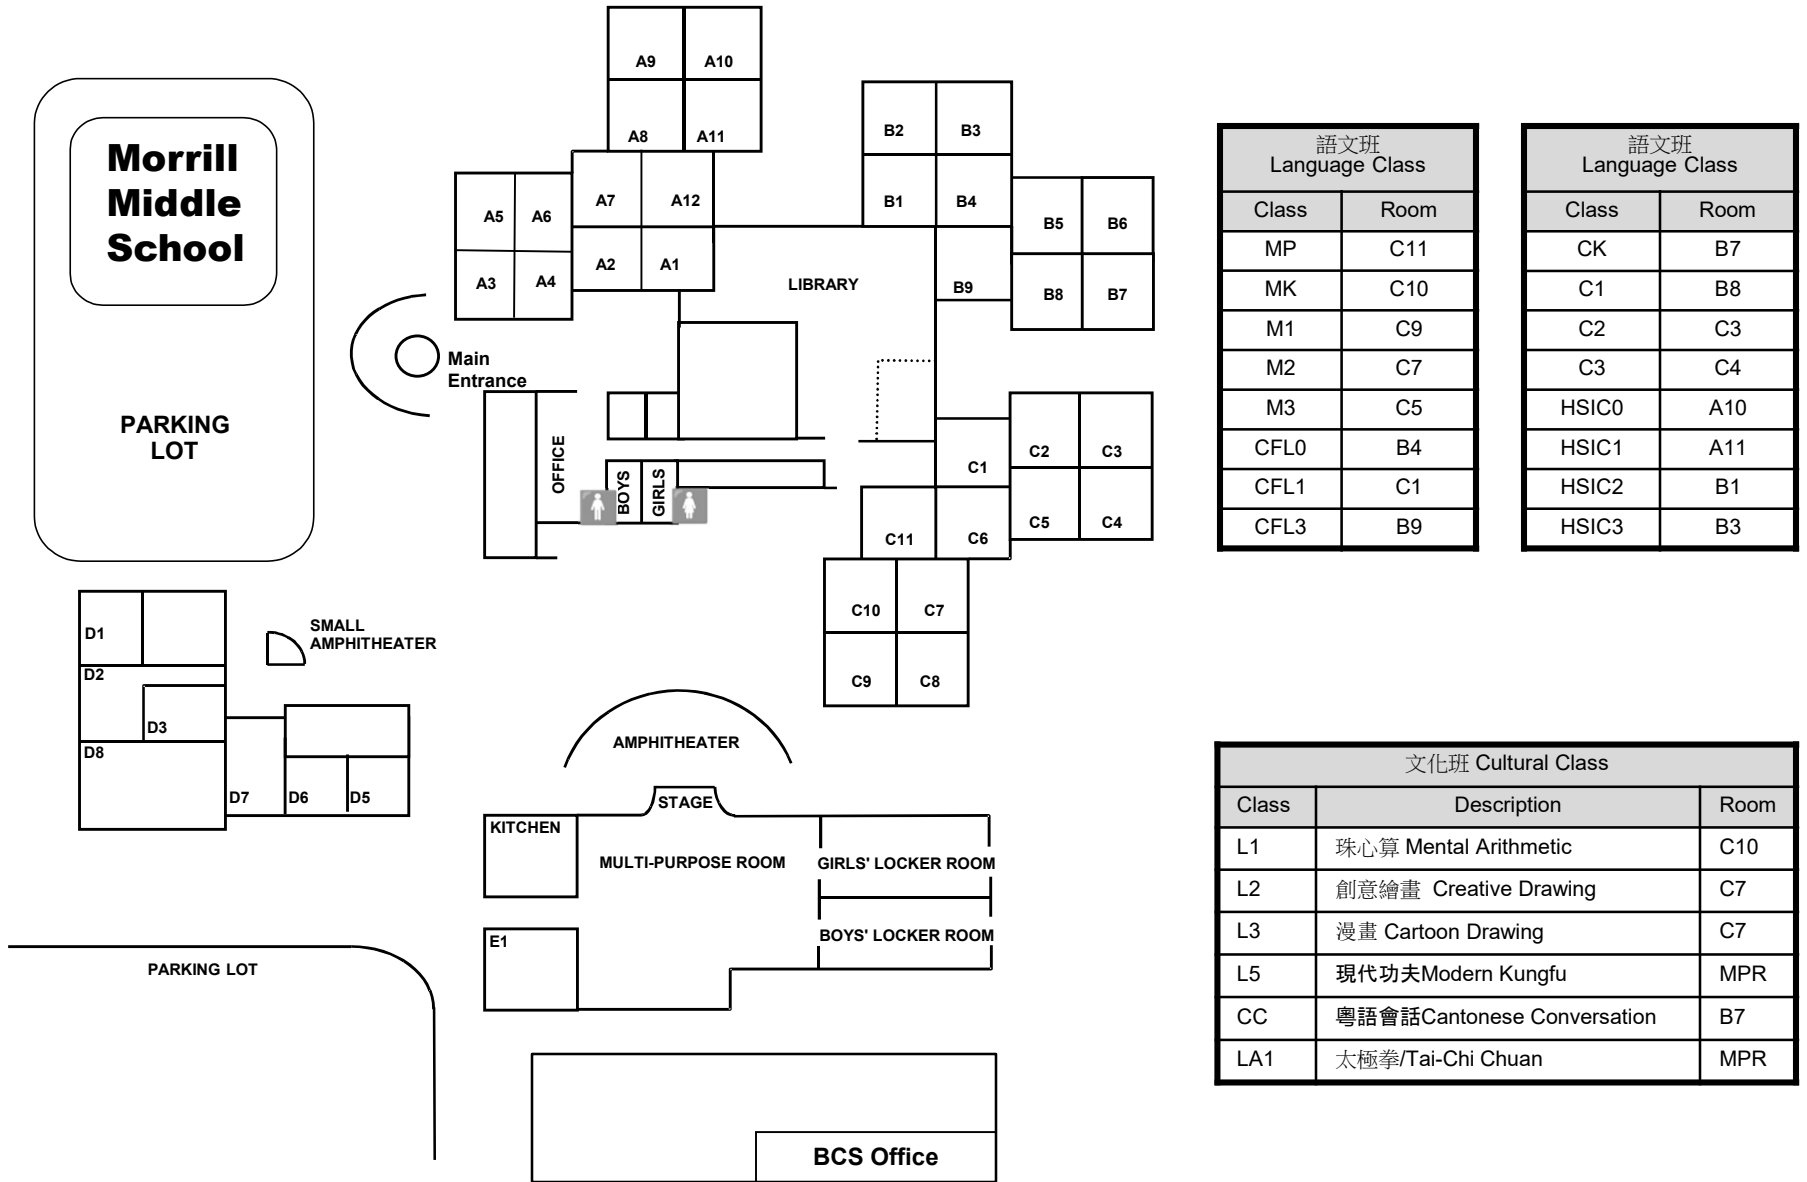

Berryessa Chinese School (2022-2023) Classroom Assignment

MORRILL MIDDLE SCHOOL 1970 Morrill Avenue, San Jose, CA 95132