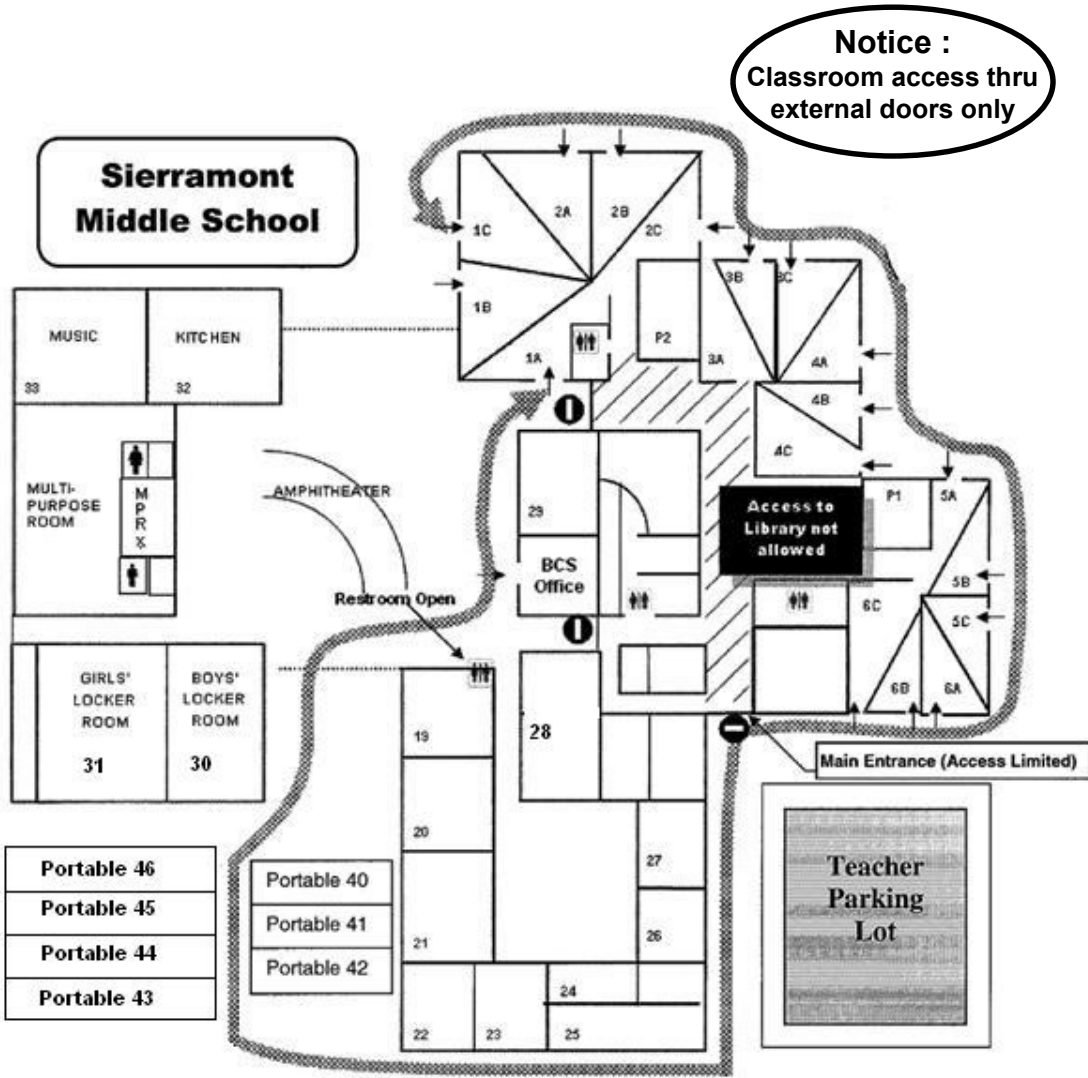

Berryessa Chinese School (2022-2023) Classroom Assignment

Notice :
Classroom access thru external doors only

語文班 Language Class	
Class	Room
M4	1C
M5	2B
M6	2C
M7	2A
M8	1B
MAdv1	1A
MAdv2	3A

語文班 Language Class	
Class	Room
CFL4	3C
CFL5	4B
CFL6	4C
CFL7/8	3B
C4	5C
C5	5B
C6	5A
C7	6B
C8	6C

文化班 Cultural Class		
Class	Description	Room
AP	AP 中文必勝班 Introduction to AP Chinese	2A
MS	中國文化特別班 Introduction to Chinese Culture	3A
MC	國語會話班 Mandarin Conversation	4C
S3	漫畫 Cartoon Drawing	3C
S8	羽毛球 Badminton	MPR
SX5	中國樂器演奏 Chinese Instruments	6C
SX6	成人/親子插花 Adult / Parent-Child Floral Arrangements	MPRx
SA1	舞動瑜珈 Yoga & Dance	MPR stage
SA2	成人羽毛球 Badminton (Adult) - Session I	MPR
SA3	成人羽毛球 Badminton (Adult) - Session II	MPR